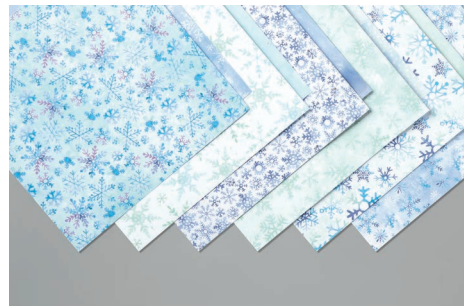

**SNOWFLAKE SPLENDOR
DESIGNER SERIES PAPER**
153512 | pg: 37 (A-D) | ~~$11.50~~ $9.78